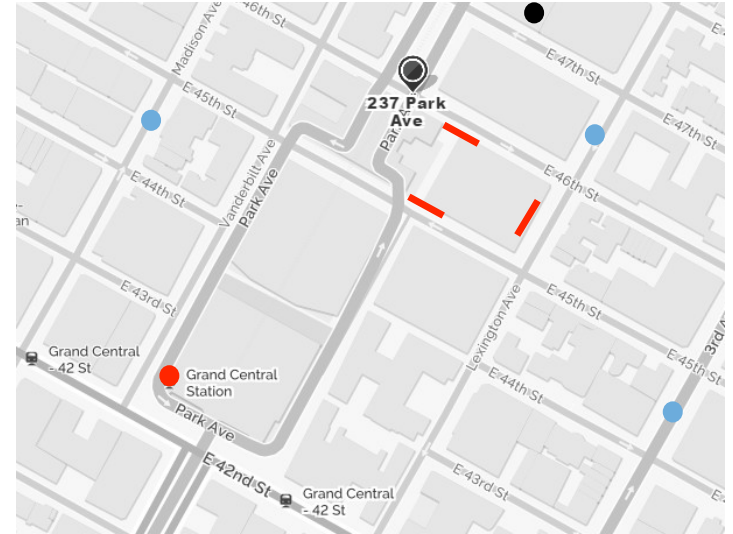

● Metro/Train Stations ● Parking Locations ● Bus — Entrance